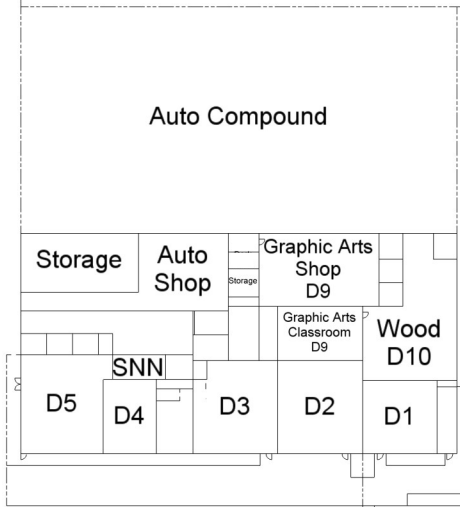

Saugus High School

Campus Map

Future Home of
our Performing Arts
Center

The Forum